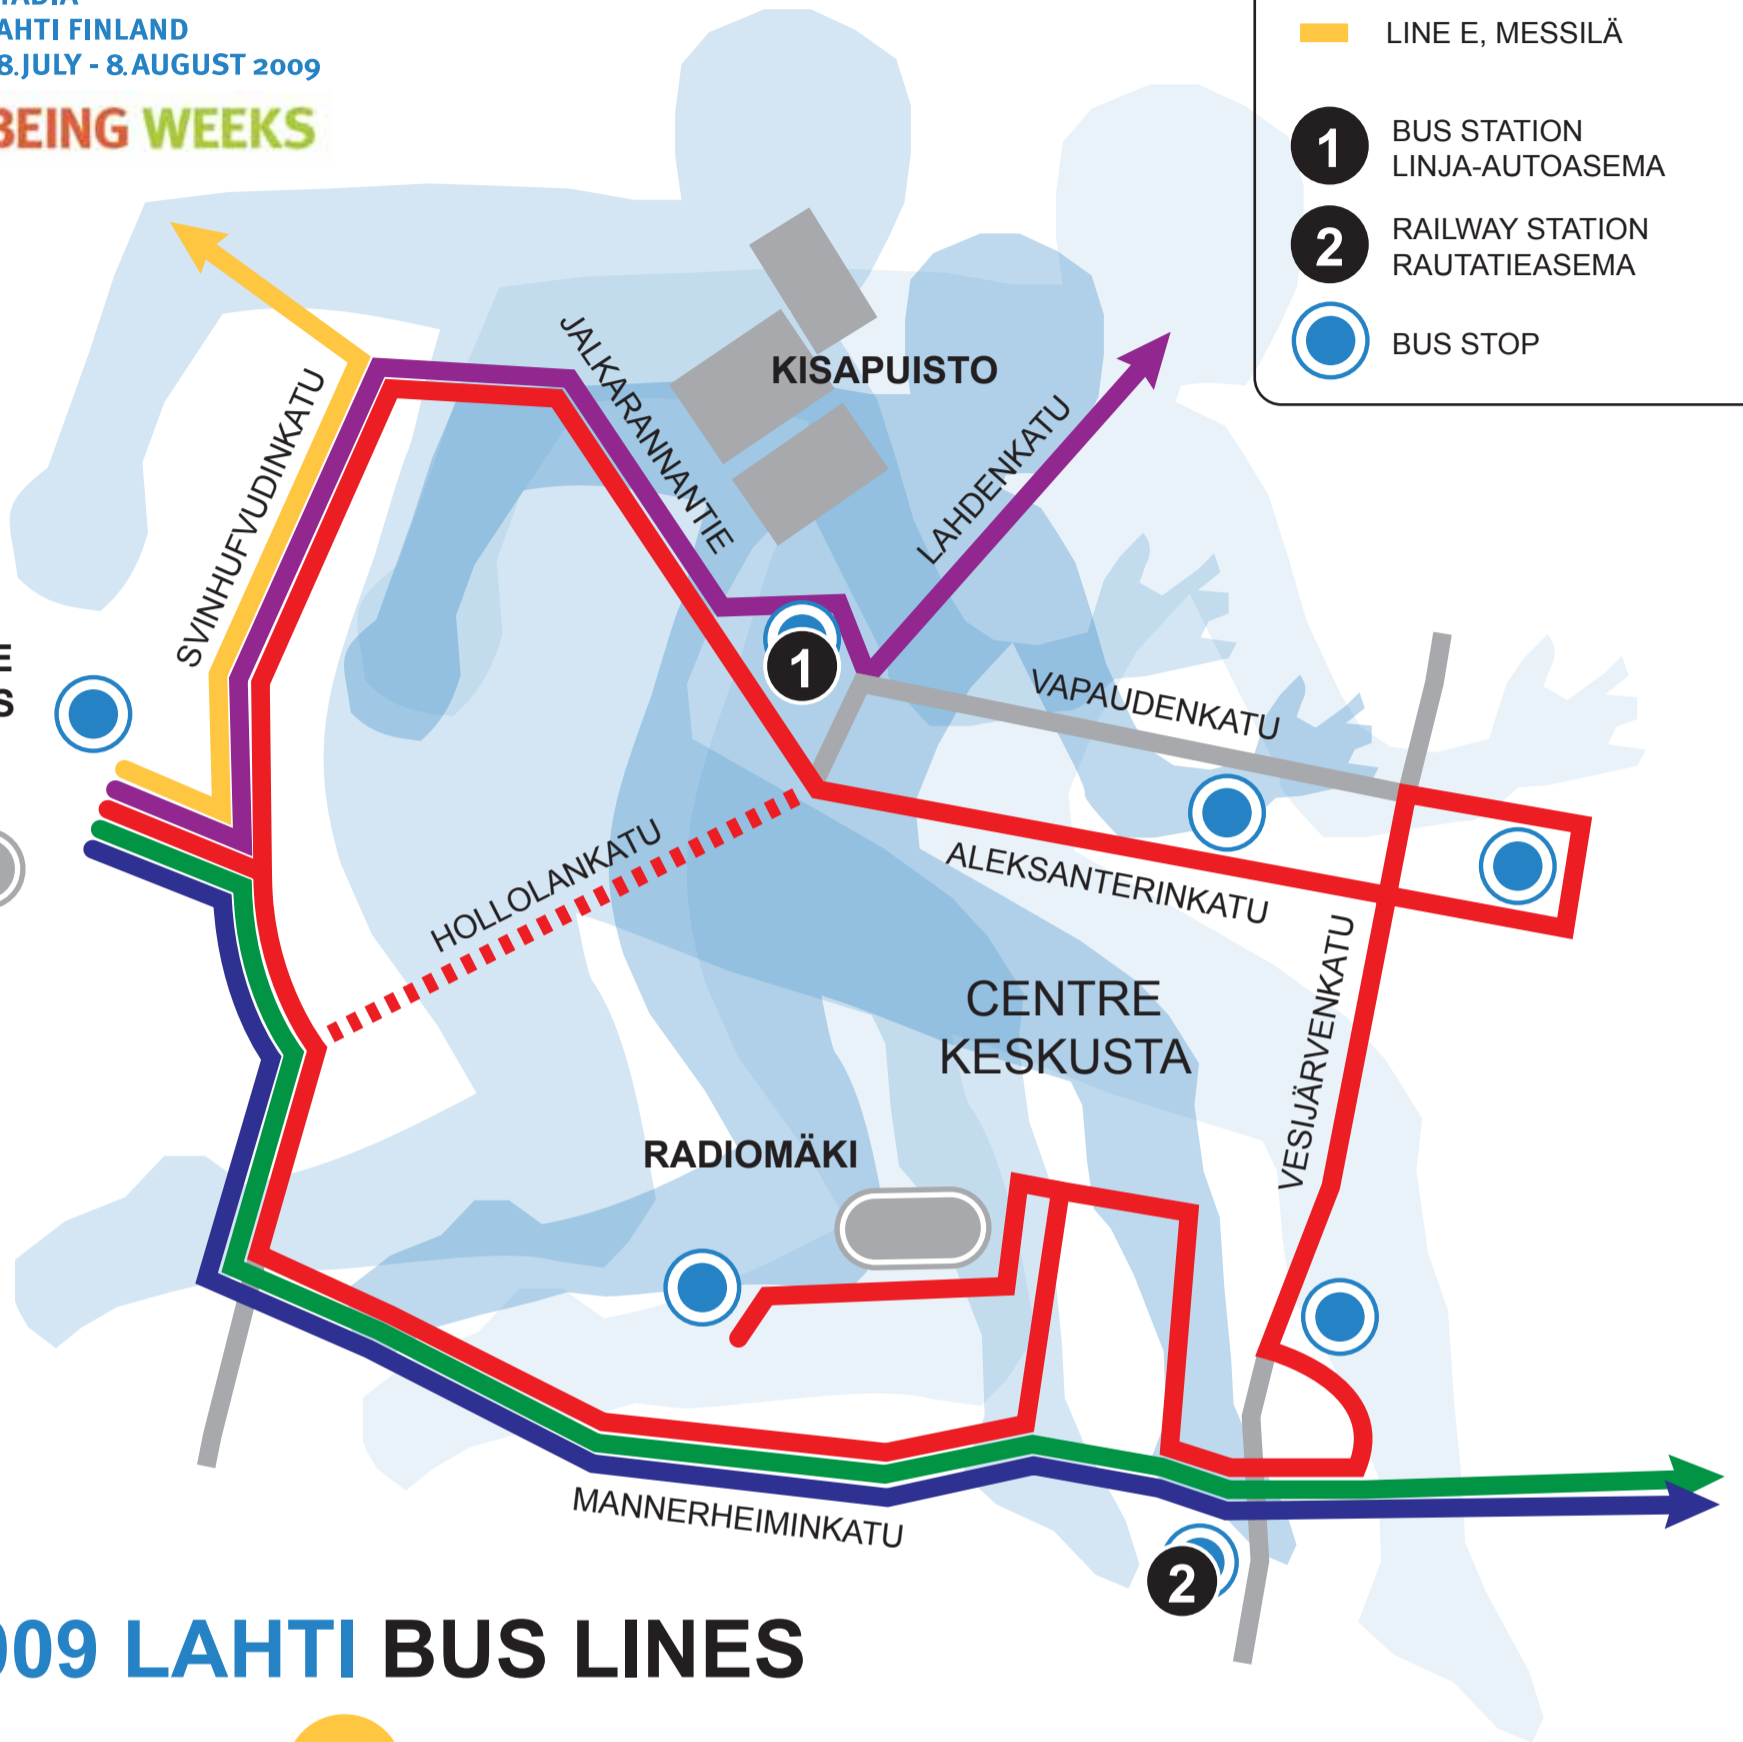

**XVIII
WORLD MASTERS
ATHLETICS
CHAMPIONSHIPS
STADIA
LAHTI FINLAND
28.JULY - 8.AUGUST 2009**

LAHDEN AHKERA

1. █ LINE A, CITY SHUTTLE
   - ▬▬▬ AUGUST 8, 2009
   - █ LINE B, PAJULAHTI
   - █ LINE C, HEINOLA
   - █ LINE D, VÄÄKSY, ASIKKALA
   - █ LINE E, MESSILÄ
2. **1** BUS STATION LINJA-AUTOASEMA
   - **2** RAILWAY STATION RAUTATIEASEMA
   - BUS STOP

LAHTI WELLBEING WEEKS

**SPORTS CENTRE
URHEILUKESKUS
MAIN STADIUM**

WMA 2009 LAHTI BUS LINES

B PAJULAHTI E MESSILÄ

MESSILÄ - MAIN STADIUM LAHTI - NASTOLA STADIUM - PAJULAHTI

OPERATE AT THE COMPETITION DAYS: 28.7.2009, 29.7.2009, 1.8.2009 AND 2.8.2009

Messilä	06:45	07:45	08:45	09:45	10:45	11:45	12:45		15:15	16:15	17:15	18:15	19:15	20:15	21:15	
Main Stadium Lahti	07:00	08:00	09:00	10:00	11:00	12:00	13:00	13:30	14:30	15:30	16:30	17:30	18:30	19:30	20:30	21:30
Railway Station	07:05	08:05	09:05	10:05	11:05	12:05	13:05	13:35	14:35	15:35	16:35	17:35	18:35	19:35	20:35	21:35
Nastola Stadium	07:25	08:25	09:25	10:25	11:25	12:25	13:25	13:55	14:55	15:55	16:55	17:55	18:55	19:55	20:55	21:55
Pajulahti	07:35	08:35	09:35	10:35	11:35	12:35	13:35	14:05	15:05	16:05	17:05	18:05	19:05	20:05	21:05	22:05

Pajulahti	07:45	08:45	09:45	10:45	11:45	12:45	13:45	14:15	15:15	16:15	17:15		19:15	20:15	21:15
Nastola Stadium	07:55	08:55	09:55	10:55	11:55	12:55	13:55	14:25	15:25	16:25	17:25	18:25	19:25	20:25	21:25
Railway Station	08:15	09:15	10:15	11:15	12:15	13:15	14:15	14:45	15:45	16:45	17:45	18:45	19:45	20:45	21:45
Main Stadium Lahti	08:20	09:20	10:20	11:20	12:20	13:20	14:20	14:50	15:50	16:50	17:50	18:50	19:50	20:50	21:50
Messilä	08:35	09:35	10:35	11:35	12:35			15:05	16:05	17:05	18:05	19:05	20:05	21:05	22:05

MESSILÄ - MAIN STADIUM LAHTI - PAJULAHTI

OPERATE: 30.7.2009, 3.- 4.8.2009, 6.-8.8.2009

Messilä	07:45	08:45	10:45	12:45	15:15	16:15	17:15	18:15	19:15	20:15	21:15
Main Stadium Lahti	08:00	09:00	11:00	13:00	15:30	16:30	17:30	18:30	19:30	20:30	21:30
Railway Station	08:05	09:05	11:05	13:05	15:35	16:35	17:35	18:35	19:35	20:35	21:35
Pajulahti	08:35	09:35	11:35	13:35	16:05	17:05	18:05	19:05	20:05	21:05	22:05

Pajulahti	07:45	08:45	09:45	11:45	14:15	16:15	17:15	18:15	20:15
Railway Station	08:15	09:15	10:15	12:15	14:45	16:45	17:45	18:45	20:45
Main Stadium Lahti	08:20	09:20	10:20	12:20	14:50	16:50	17:50	18:50	20:50
Messilä	08:35	09:35	10:35	12:35	15:05	17:05	18:05	19:05	21:05

26.07.2009

PAJULAHTI	11:00	LAHTI	16:00
LAHTI	11:35	PAJULAHTI	16:35
MESSILÄ	12:00	LAHTI	17:30
LAHTI	12:45	MESSILÄ	17:45

27.07.2009

PAJULAHTI	09:00	MAIN STADIUM LAHTI	14:00
MAIN STADIUM LAHTI	09:35	PAJULAHTI	14:35
MESSILÄ	10:00	MAIN STADIUM LAHTI	16:00
MAIN STADIUM LAHTI	10:15	MESSILÄ	16:15

OPENING CEREMONIES 27.07.2009

PAJULAHTI	17:55	MARKET PLACE LAHTI	20:30
MARKET PLACE LAHTI	18:30	PAJULAHTI	21:05
MESSILÄ	18:15	MARKET PLACE LAHTI	20:30
MARKET PLACE LAHTI	18:30	MESSILÄ	20:45

31.07.2009 AND 05.08.2009

PAJULAHTI	09:10	LAHTI	16:00
LAHTI	09:40	PAJULAHTI	16:35
MESSILÄ	09:25	LAHTI	17:30
LAHTI	09:40	MESSILÄ	17:45